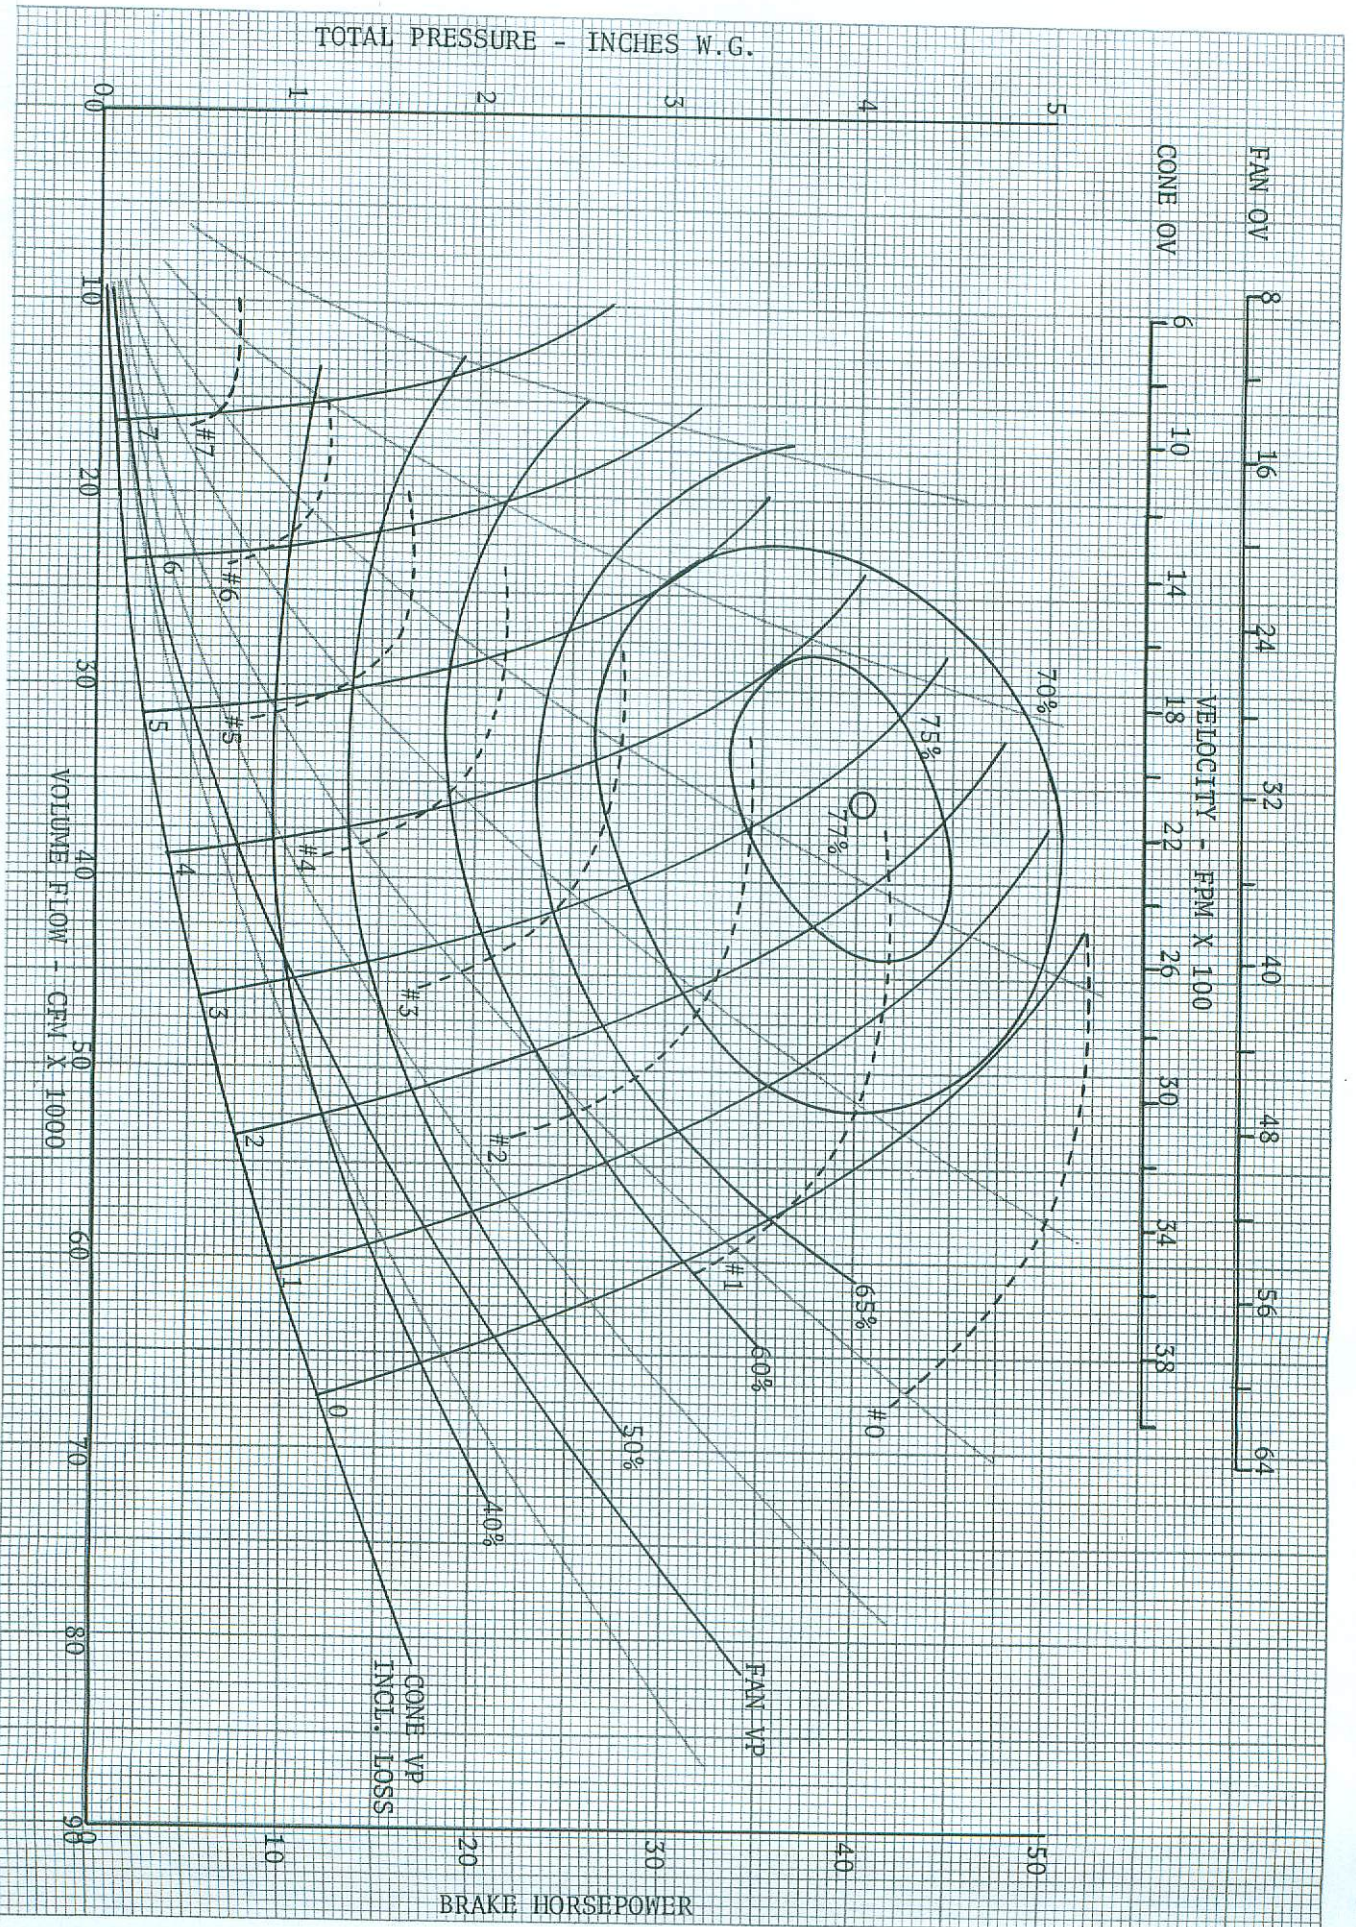

Jetair Axiflow Fan

Model O-4-C
45" x 26" x 1200 RPM

04-c