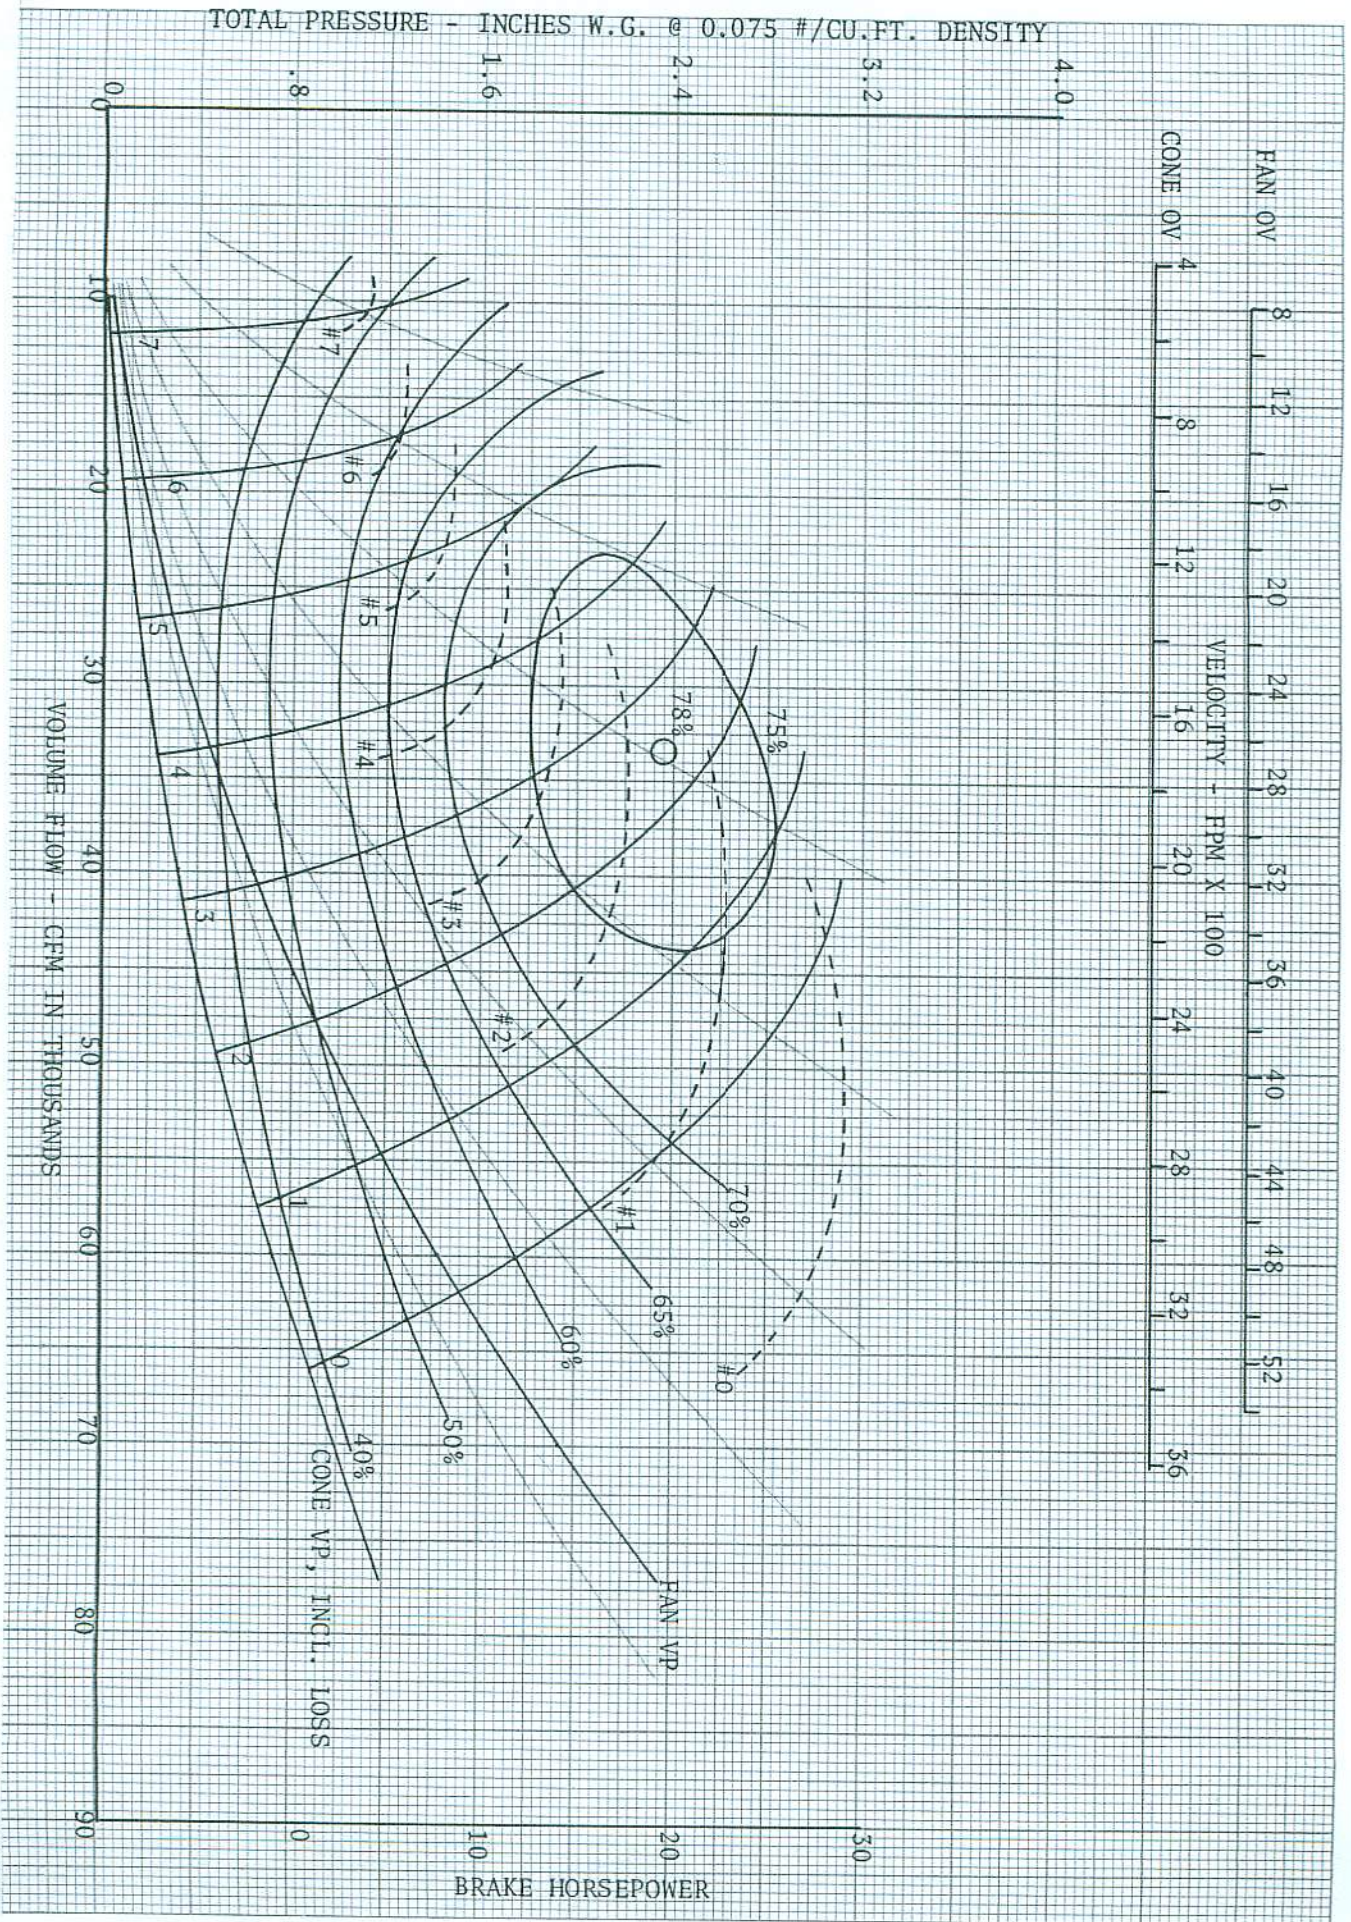

Jetair Axiflow Fan

Model P-4-D
48" x 26" x 870 RPM

201 D